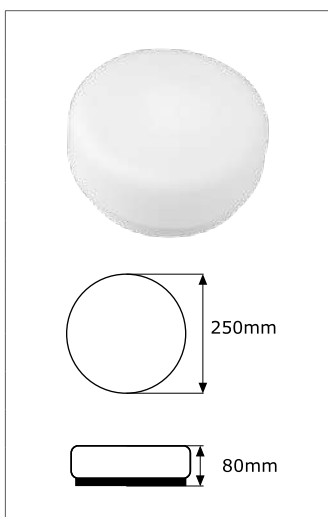

CHEESE 250mm ROUND CHS250

- Lamp excluded

Product Code	J0016109
Colour	White
Application/Ideal Use	Indoor
Features/Benefits	
Watts (W)	1 x 60
Voltage (V)	240
Protection Rating (IP)	20
Diameter (mm)	250
Depth (mm)	80
Lamp	1 x E27 CFL/LED
Class	I