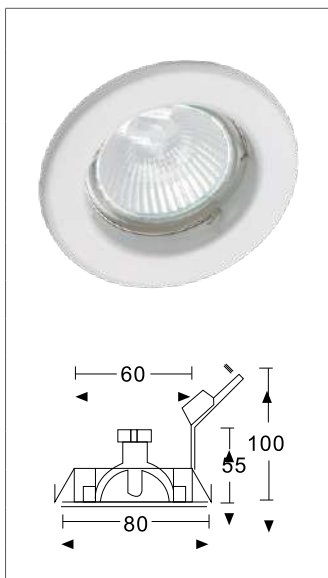

### STRAIGHT S62

- Transformer required
- Lamp excluded

Product Code	J0015470	J0015460	J0015459	J0015465
Colour	White	Chrome	Brass	Satin chrome
Application/Ideal Use	Indoor			
Features/Benefits				
Watts (W)	1 x 50			
Voltage (V)	12			
Protection Rating (IP)	20			
Cut Out (mm)	60			
Clearance Height (mm)	68			
Dimmable	No			
Lamp	1 x MR16, Conversion to GU10 available, MR16 LED			
Class	III			