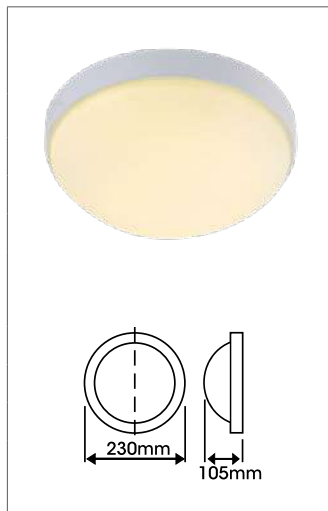

230mm ROUND YH0909

- Lamp excluded

Product Code	J0003745
Colour	White
Application/Ideal Use	Indoor
Features/Benefits	
Watts (W)	1 x 60
Voltage (V)	240
Protection Rating (IP)	20
Diameter (mm)	230
Depth (mm)	105
Lamp	1 x E27 CFL/LED
Class	I