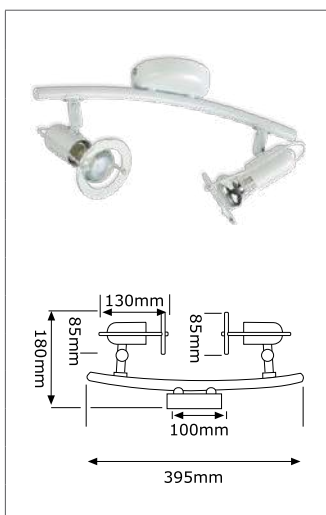

SATURN SPOT SSBOW2

- Lamp excluded

Product Code	J0015700
Colour	White
Application/Ideal Use	Indoor
Features/Benefits	
Watts (W)	2 x 40
Voltage (V)	240
Protection Rating (IP)	20
Dimensions (mm)	130 x 85
Base (mm)	100
Lamp	2 x R50 E14 CFL/LED
Class	I