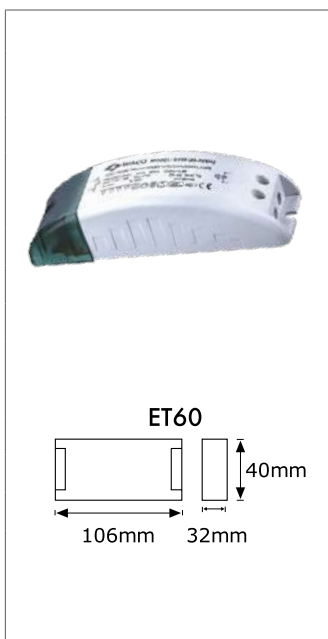

ELECTRONIC TRANSFORMERS

Product Code	L0001338
Model	ET60
Features/Benefits	
Voltage (V)	240/50
Secondary Voltage (V)	11.5V MAX 5.3A AC
Rated Current (primary)	0.26A
Rated Load (W)	20 - 60
Short Circuit Protection	Auto reset on start
Thermal Protection	Single short
Surge Protection	1KVP
Input Terminal (mm)	2.5
Output Terminal (mm)	2.5
Power Factor (PF)	0.99
Dimmable	To be used with a trailing edge dimmer
Dimensions (L x W x H) (mm)	91 x 41 x 20