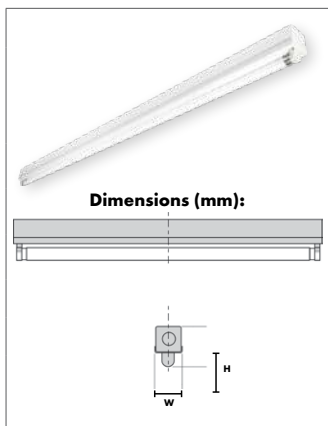

### VNC-T5

- Cold rolled mild steel with a white epoxy powder coated finish
- Electronic control gear and T5 lamp holders
- Tube excluded

Product Code	Model	Watts (W)	Dimensions			Weight (kg)
			Length (mm)	Width (mm)	Height (mm)	
J0024155	VNC-128-ELB	1 x 28	1180	44	64	1.2
J0024157	VNC-154-ELB	1 x 54	1180	44	64	1.2
J0024156	VNC-135-ELB	1 x 35	1480	44	64	1.8
J0024158	VNC-180-ELB	1 x 80	1480	44	64	1.8