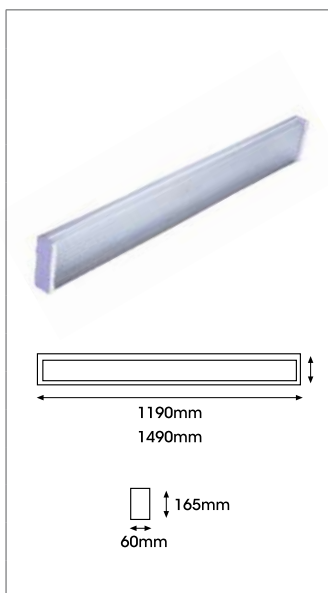

LIGHTING PRODUCTS

INDOOR FLUORESCENTS

DECORATIVE FLUORESCENTS

- Tube excluded

Product Code	J0016980	J0016981
Colour	White	
Application/Ideal Use	Indoor	
Features/Benefits		
Watts (W)	2 x 28	2 x 35
Voltage (V)	240	
Protection Rating (IP)	20	
Length (mm)	1190	1490
Height (mm)	60	
Width (mm)	165	
Ballast	Electronic	
Lamp	2 x T5 28W	2 x T5 35W
Class	I