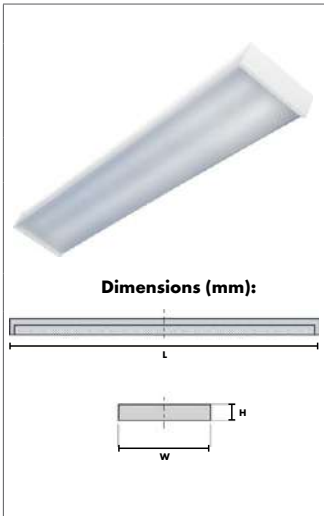

LIGHTING PRODUCTS

INDUSTRIAL LIGHTING

VSD-T8

- Mild steel with a white epoxy powder coated finish, prismatic diffuser
- Electronic control gear and T8 lamp holders
- Tube excluded

Product Code	Model	Watts	Dimensions			Weight
			Length	Width	Height	
		(W)	(mm)	(mm)	(mm)	(kg)
J0001804	VSD-236-ELB	2 x 36	1285	220	90	3.2
J0001805	VSD-258-ELB	2 x 58	1585	220	90	4.6

Note Emergency option available on request.