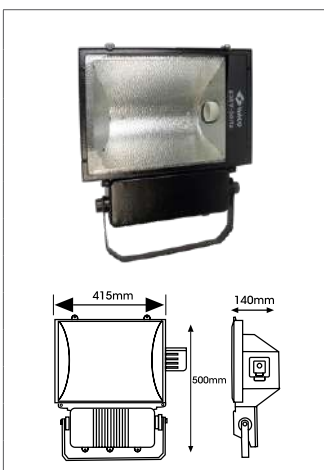

MERCURY VAPOUR FLOODLIGHT

- Lamp excluded

Product Code	J0016309
Colour	Black
Application/Ideal Use	Outdoor
Features/Benefits	
Watts (W)	1 x 400
Voltage (V)	240
Protection Rating (IP)	54
Dimensions (mm)	415 x 500 x 140
Lamp	1 x 400W mercury vapour
Class	I