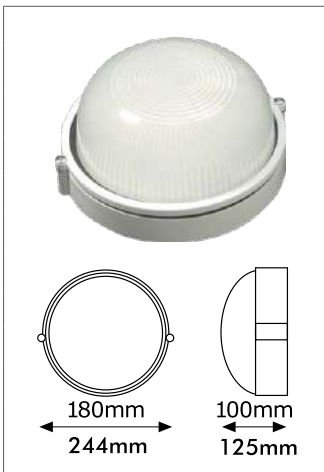

ROUND PLAIN BULKHEAD

- Lamp excluded

Product Code	J0016056 (B49)	J0016050 (B51)
Colour	White	
Application/Ideal Use	Outdoor	
Features/Benefits		
Watts (W)	1 x 60	1 x 100
Voltage (V)	240	
Protection Rating (IP)	54	
Dimensions (mm)	180 x 100	244 x 125
Lamp	1 x E27 CFL/LED	
Class	I