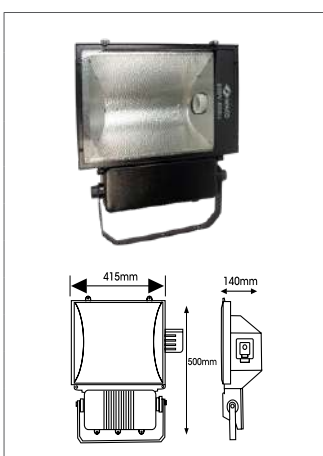

EMPTY BODY FLOODLIGHT

- Lamp excluded
- Control gear excluded

Product Code	J0017005
Colour	Black
Application/Ideal Use	Outdoor
Features/Benefits	
Voltage (V)	240
Protection Rating (IP)	54
Dimensions (mm)	415 x 500 x 140
Lamp	1 x CFL/mercury blend/LED
Class	I