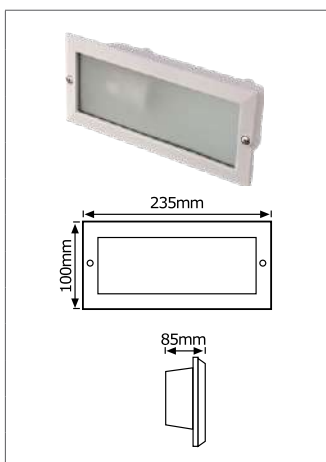

DIE-CAST ALUMINIUM BRICK LIGHTS

BRICK LIGHT PLAIN B4

- Lamp excluded

Product Code	J0015986	J0015976
Colour	White	Black
Application/Ideal Use	Outdoor	
Features/Benefits		
Watts (W)	1 x 60	
Voltage (V)	240	
Protection Rating (IP)	44	
Dimensions (mm)	235 x 100 x 85	
Lamp	1 x E27 CFL/LED	
Class	I