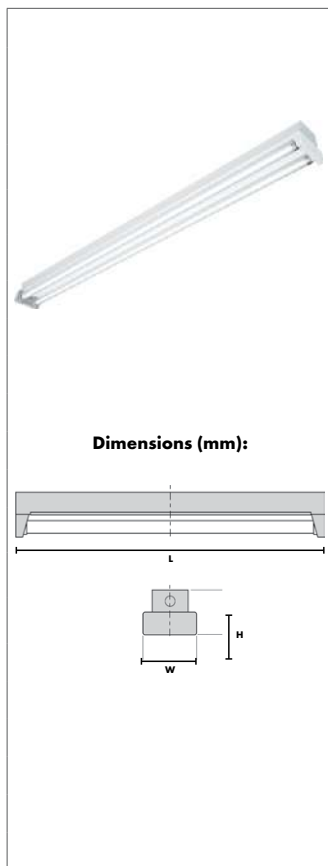

VEC-T8

- Cold rolled mild steel with a white epoxy powder coated finish
- Electronic control gear and T8 lamp holders
- Tube excluded

Product Code	Model	Watts (W)	Dimensions			Weight (kg)
			Length (mm)	Width (mm)	Height (mm)	
J0024168	VEC-118-ELB	1 x 18	630	72	85	1.0
J0024169	VEC-218-ELB	2 x 18	630	100	85	1.2
J0024170	VEC-136-ELB	1 x 36	1240	72	85	1.8
J0024171	VEC-236-ELB	2 x 36	1240	100	85	2.0
J0024172	VEC-158-ELB	1 x 58	1540	72	85	2.2
J0024173	VEC-258-ELB	2 x 58	1540	100	85	2.4

Accessories

Product Code	Description	Size
		(mm)
J0023528	White Wing	1200
J0001682		1500
J0023531	Galvanised Wire Guard	1500
J0023532		1200
J0002210	Bi-Focal Wing	1200
J0002209		1500