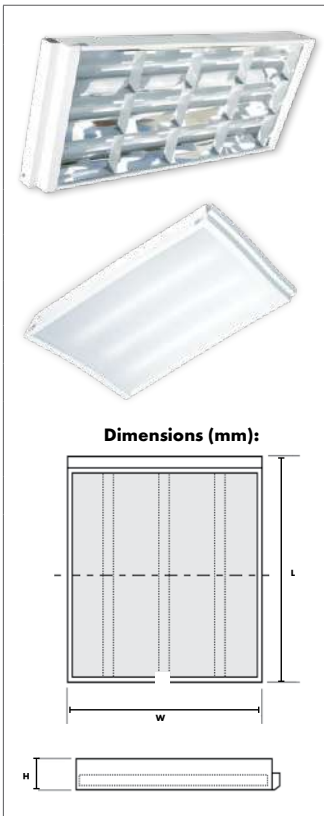

VLR-LED

- Mild steel with a white epoxy powder coated finish
- Wired for LED tubes
- LBR and prismatic diffuser ordered separately
- Supplied with cord set
- Tube excluded

Product Code	Model	Type	Dimensions	
			Length	Width
			(mm)	(mm)
J0025550	Louvre	3 x 2ft LED	600	600
J0066137	Louvre	3 x 4ft LED	600	1200
J0066138	Diffuser	3 x 4ft LED	600	1200
J0066139	Louvre	4 x 4ft LED	600	1200
J0066140	Diffuser	4 x 4ft LED	600	1200

Note No emergency option available for this range. 1200 x 600 version only.