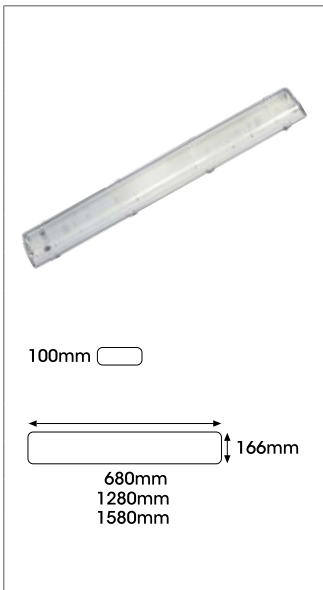

VAPOUR PROOF FLUORESCENTS

- Tube excluded

Product Code	J0016346	J0016342	J0016344
Colour	Grey/Clear		
Application/Ideal Use	Indoor/Outdoor		
Features/Benefits			
Watts (W)	2 x 18	2 x 36	2 x 58
Voltage (V)	240		
Protection Rating (IP)	65		
Length (mm)	680	1280	1580
Height (mm)	166		
Width (mm)	100		
Ballast	Switch start		
Lamp	2 x T8 18W	2 x T8 36W	2 x T8 58W
Class	I