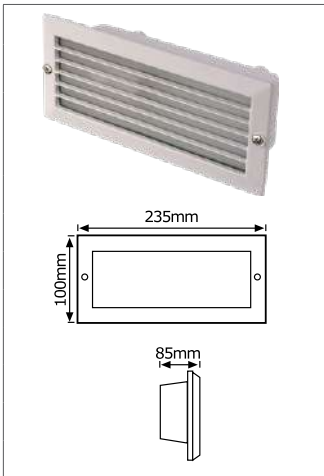

DIE-CAST ALUMINIUM BRICK LIGHTS

BRICK LIGHT GRID STRAIGHT LOUVRE B4G

- Lamp excluded

Product Code	J0017058	J0015977
Colour	White	Black
Application/Ideal Use	Outdoor	
Features/Benefits		
Watts (W)	1 x 60	
Voltage (V)	240	
Protection Rating (IP)	44	
Dimensions (mm)	235 x 100 x 85	
Lamp	1 x E27 CFL/LED	
Class	I