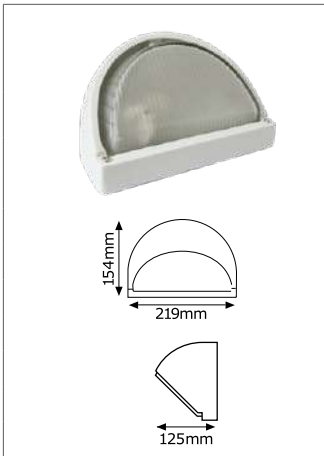

DIE-CAST ALUMINIUM BULKHEADS

WEDGE BULKHEAD B59

- Lamp excluded

Product Code	J0016061	J0016098
Colour	White	Black
Application/Ideal Use	Outdoor	
Features/Benefits		
Watts (W)	1 x 60	1 x 60
Voltage (V)	240	
Protection Rating (IP)	54	
Dimensions (mm)	219 x 125 x 154	
Lamp	1 x E27 CFL/LED	
Class	I