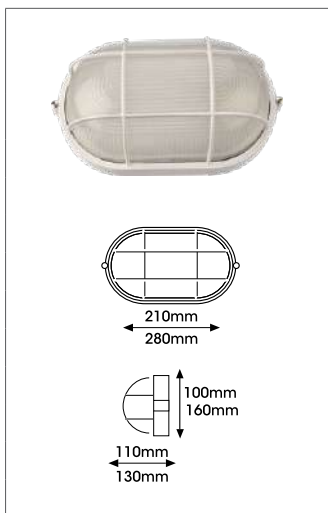

LIGHTING PRODUCTS

DIE-CAST ALUMINIUM BULKHEADS

OVAL GRID BULKHEAD

- Lamp excluded

Product Code	J0016058 (B48/G)	J0016089 (B50/G)
Colour	White	
Application/Ideal Use	Outdoor	
Features/Benefits		
Watts (W)	1 x 60	1 x 100
Voltage (V)	240	
Protection Rating (IP)	54	
Dimensions (mm)	210 x 100	280 x 160
Height (mm)	110	130
Lamp	1 x E27 CFL/LED	
Class	I