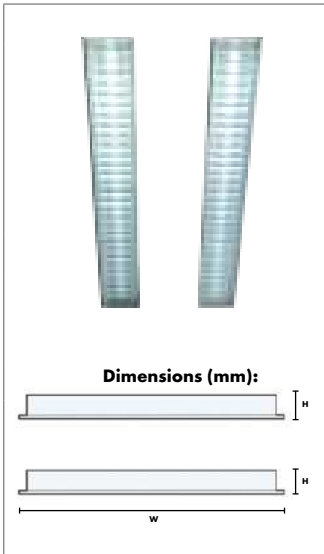

VLR-T5

- Mild steel with a white epoxy powder coated finish
- Electronic control gear and T5 lamp holders
- Complete with low brightness louvre
- Supplied with cord set
- Tube excluded

Product Code	Model	Watts	Dimensions			Weight
			Length	Width	Height	
		(W)	(mm)	(mm)	(mm)	(kg)
J0024194	VLR-224-ELB	2 x 24	597	597	53	3.0
J0024193	VLR-228-ELB	2 x 28	1197	597	53	5.9

Note Emergency option available on request.

SURFACE MOUNT DECORATIVES SM30

- Sheet metal white powder coated bevelled edged body with snap on injection moulded end cap
- The fittings come with electronic ballasts
- Emergency control gear can be added on request
- Tube excluded