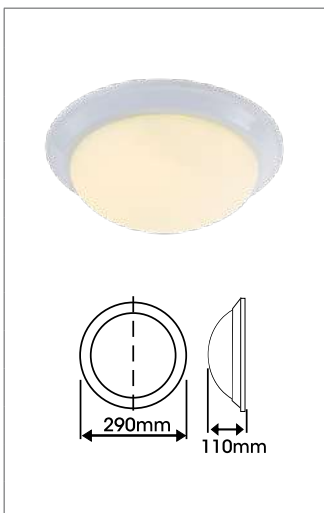

SATURN 290mm CURVED YH0809

- Lamp excluded

Product Code	J0003739
Colour	White
Application/Ideal Use	Indoor
Features/Benefits	
Watts (W)	1 x 60
Voltage (V)	240
Protection Rating (IP)	20
Diameter (mm)	290
Depth (mm)	110
Lamp	1 x E27 CFL/LED
Class	I