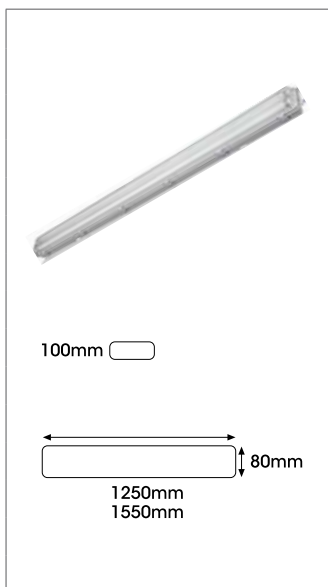

LIGHTING PRODUCTS

OUTDOOR FLUORESCENTS

PECRON VAPOUR PROOF FLUORESCENTS

- Tube excluded

Product Code	J0023473	J0023474
Colour	Grey/Clear	
Application/Ideal Use	Indoor/Outdoor	
Features/Benefits		
Watts (W)	2 x 36	2 x 58
Voltage (V)	240	
Protection Rating (IP)	65	
Length (mm)	1250	1550
Height (mm)	80	
Width (mm)	100	
Ballast	Electronic	
Lamp	2 x T8 36W	2 x T8 58W
Class	I