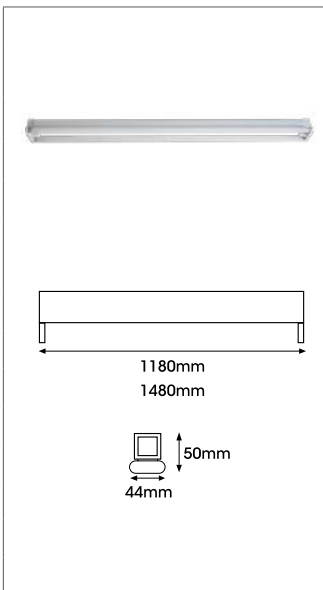

OPEN CHANNEL FLUORESCENTS

- Tube excluded

Product Code	J0024160	J0024165
Colour	White	
Application/Ideal Use	Indoor	
Features/Benefits		
Watts (W)	2 x 28	2 x 35
Voltage (V)	240	
Protection Rating (IP)	20	
Length (mm)	1180	1480
Height (mm)	50	
Width (mm)	44	
Ballast	Electronic	
Lamp	2 x T5 28W	2 x T5 35W
Class	I