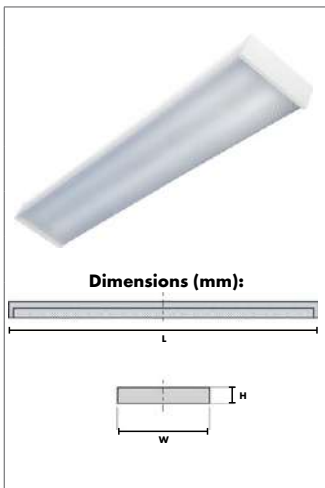

VSD-T5

- Mild steel with a white epoxy powder coated finish, prismatic diffuser
- Electronic control gear and T5 lamp holders
- Tube excluded

Product Code	Model	Watts	Dimensions			Weight
			Length	Width	Height	
		(W)	(mm)	(mm)	(mm)	(kg)
J0024305	VSD-228-ELB	2 x 28	1285	220	90	3.2

Note Emergency option available for this range.