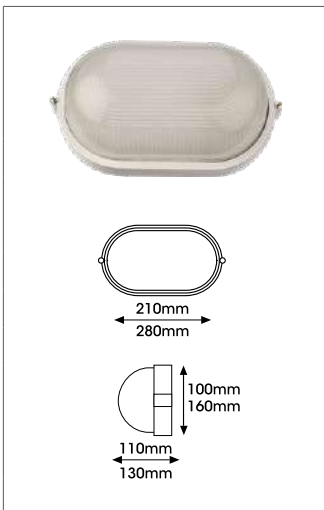

OVAL PLAIN BULKHEAD

- Lamp excluded

Product Code	J0016059 (B48)	J0016053 (B50)
Colour	White	
Application/Ideal Use	Outdoor	
Features/Benefits		
Watts (W)	1 x 60	1 x 100
Voltage (V)	240	
Protection Rating (IP)	54	
Dimensions (mm)	210 x 100	280 x 160
Height (mm)	110	130
Lamp	1 x E27 CFL/LED	
Class	I