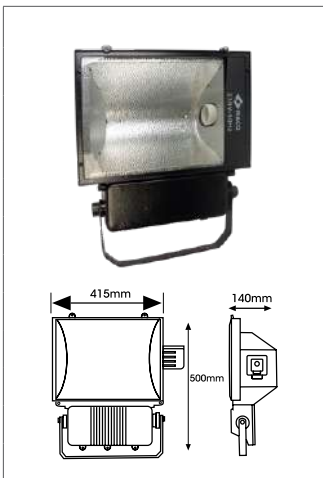

HPS AND MH FLOODLIGHT

- Lamp excluded

Product Code	J0016325	J0013439
Colour	Black	
Application/Ideal Use	Outdoor	
Features/Benefits		
Watts (W)	1 x 250	1 x 400
Voltage (V)	240	
Protection Rating (IP)	54	
Dimensions (mm)	415 x 500 x 140	
Lamp	1 x 250W HPS/MH	1 x 400W HPS/MH
Class	I