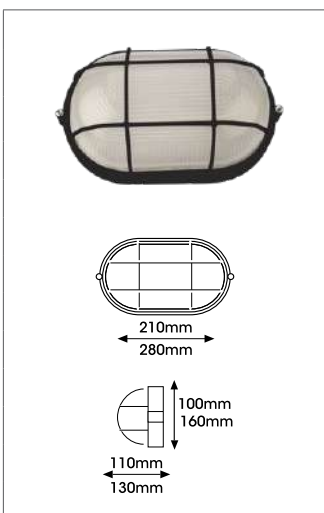

OVAL GRID BULKHEAD

- Lamp excluded

Product Code	J0016094 (B48/G)	J0016088 (B50/G)
Colour	Black	
Application/Ideal Use	Outdoor	
Features/Benefits		
Watts (W)	1 x 60	1 x 100
Voltage (V)	240	
Protection Rating (IP)	54	
Dimensions (mm)	210 x 100	280 x 160
Height (mm)	110	130
Lamp	1 x E27 CFL/LED	
Class	I