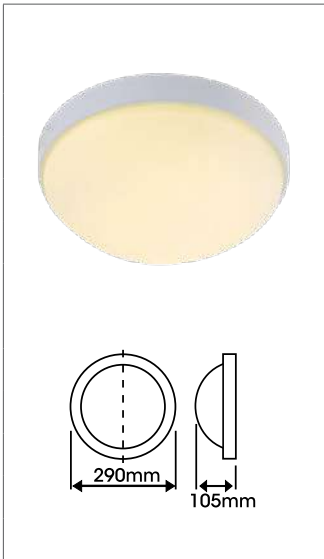

290mm ROUND YH0911

- Lamp excluded

Product Code	J0003744
Colour	White
Application/Ideal Use	Indoor
Features/Benefits	
Watts (W)	2 x 60
Voltage (V)	240
Protection Rating (IP)	20
Diameter (mm)	290
Depth (mm)	105
Lamp	2 x E27 CFL/LED
Class	I