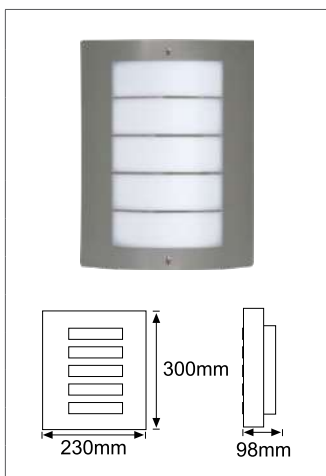

LIGHTING PRODUCTS

OUTDOOR WALL LIGHTS

STAINLESS STEEL WALL FITTING JL3

- Lamp excluded

Product Code	J0016010
Colour	Stainless Steel
Application/Ideal Use	Outdoor
Features/Benefits	
Watts (W)	1 x 60
Voltage (V)	240
Protection Rating (IP)	44
Dimensions (mm)	300 x 230 x 98
Lamp	1 x E27 CFL/LED
Class	II