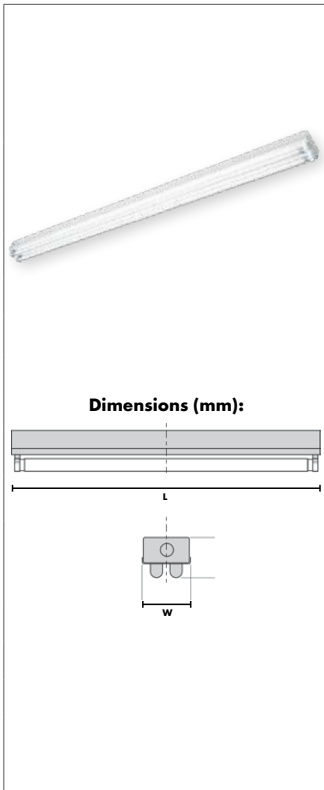

VEC-T5

- Cold rolled mild steel with a white epoxy powder coated finish
- Electronic control gear and T5 lamp holders
- Tube excluded

Product Code	Model	Watts (W)	Dimensions			Weight (kg)
			Length (mm)	Width (mm)	Height (mm)	
J0024160	VEC-228-ELB	2 x 28	1180	72	70	2.0
J0024163	VEC-254-ELB	2 x 54	1180	72	70	2.0
J0024165	VEC-235-ELB	2 x 35	1480	72	70	2.4
J0024167	VEC-280-ELB	2 x 80	1480	72	70	2.4

Accessories

Product Code	Description	Size
		(mm)
J0024299	White Wing	1200
J0024300		1500
J0024301	Galvanised Wire Guard	1200
J0024302		1500
J0024303	Bi-Focal Wing	1200
J0024304		1500

Note No emergency option available for this range.