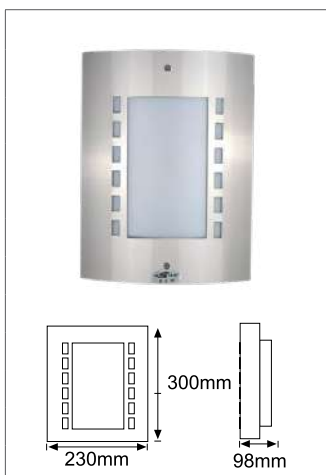

STAINLESS STEEL WALL FITTING JL4

- Lamp excluded

Product Code	J0016011
Colour	Stainless Steel
Application/Ideal Use	Outdoor
Features/Benefits	
Watts (W)	1 x 60
Voltage (V)	240
Protection Rating (IP)	44
Dimensions (mm)	300 x 230 x 98
Lamp	1 x E27 CFL/LED
Class	II