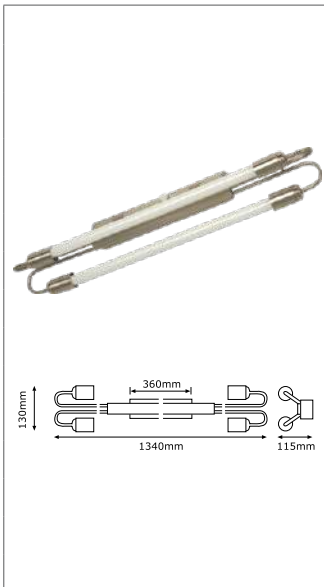

INDOOR FLUORESCENTS

DECORATIVE FLUORESCENTS

- Tube excluded

Product Code	J0015806 (KL218)	J0000087 (KL236)
Colour	Satin Chrome	
Application/Ideal Use	Indoor	
Features/Benefits		
Watts (W)	2 x 18	2 x 36
Voltage (V)	240	
Protection Rating (IP)	20	
Length (mm)	760	1340
Height (mm)	115	
Width (mm)	130	
Ballast	Switch start	
Lamp	2 x T8 18W	2 x T8 36W
Class	I