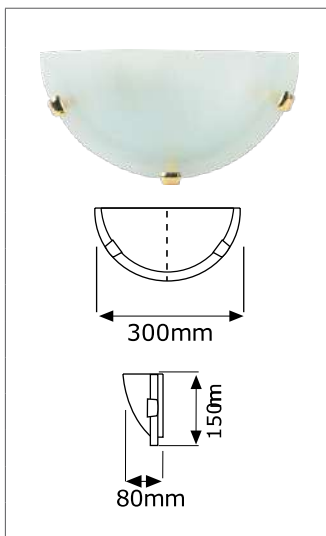

LIGHTING PRODUCTS

INDOOR GLASS FITTINGS

ALABASTER WALL LIGHT ABW

- Lamp excluded

Product Code	J0015130	J0015117	J0003067
Clip Colour	White	Brass	Satin Chrome
Application/Ideal Use	Indoor		
Features/Benefits			
Watts (W)	1 x 60		
Voltage (V)	240		
Protection Rating (IP)	20		
Diameter (mm)	300		
Depth (mm)	80		
Height (mm)	150		
Lamp	1 x E27 CFL/LED		
Class	I