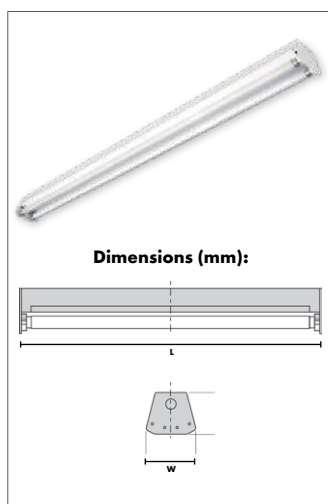

VLV-T8

- Cold rolled mild steel with a white epoxy powder coated finish
- Electronic control gear and T8 lamp holders
- Tube excluded

Product Code	Model	Watts (W)	Dimensions			Weight (kg)
			Length (mm)	Width (mm)	Height (mm)	
J0024178	VLV-118-ELB	1 x 18	630	72	85	1.0
J0024179	VLV-218-ELB	2 x 18	630	100	85	1.2
J0024180	VLV-136-ELB	1 x 36	1240	72	85	1.8
J0024181	VLV-236-ELB	2 x 36	1240	100	85	2.0
J0024182	VLV-158-ELB	1 x 58	1540	72	85	2.2
J0024183	VLV-258-ELB	2 x 58	1540	100	85	2.4

Note Emergency option available on request.