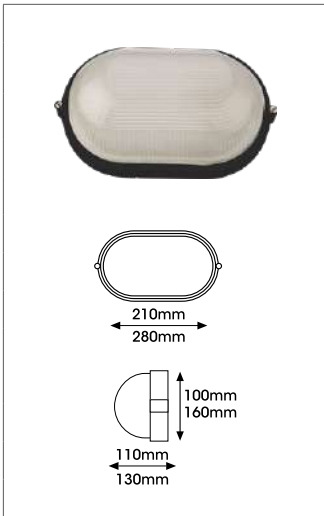

OVAL PLAIN BULKHEAD

- Lamp excluded

Product Code	J0016095 (B48)	J0016052 (B50)
Colour	Black	
Application/Ideal Use	Outdoor	
Features/Benefits		
Watts (W)	1 x 60	1 x 100
Voltage (V)	240	
Protection Rating (IP)	54	
Dimensions (mm)	210 x 100	280 x 160
Height (mm)	110	130
Lamp	1 x E27 CFL/LED	
Class	I