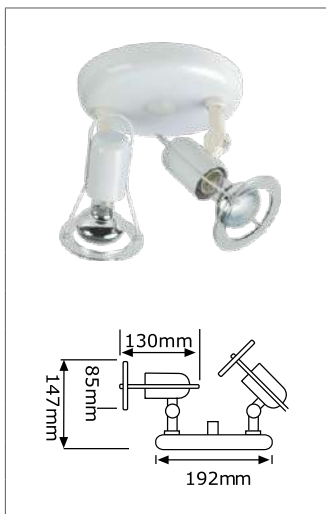

LIGHTING PRODUCTS

SATURN SPOTLIGHTS

SATURN SPOT SSR2

- Lamp excluded

Product Code	J0015706
Colour	White
Application/Ideal Use	Indoor
Features/Benefits	
Watts (W)	2 x 40
Voltage (V)	240
Protection Rating (IP)	20
Dimensions (mm)	130 x 85
Base (mm)	192
Lamp	2 x R50 E14 CFL/LED
Class	I