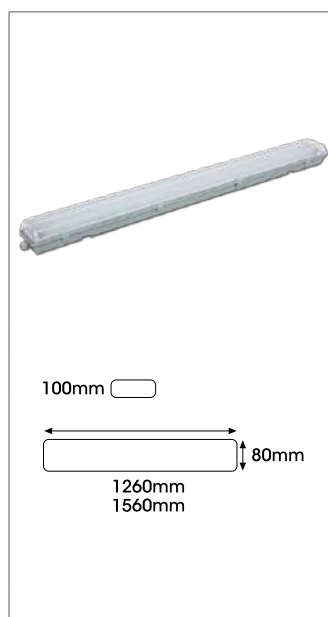

EMPTY VAPOUR PROOF FLUORESCENTS

- Tube excluded
- Wired for LED

Product Code	J0024031	J0023428
Colour	Grey/Clear	
Application/Ideal Use	Indoor/Outdoor	
Features/Benefits		
Watts (W)	2 x LED Tubes	
Voltage (V)	240	
Protection Rating (IP)	65	
Length (mm)	1260	1560
Height (mm)	80	
Width (mm)	100	
Ballast	None	
Lamp	2 x 4ft T8 LED tubes	2 x 5ft T8 LED tubes
Class	I