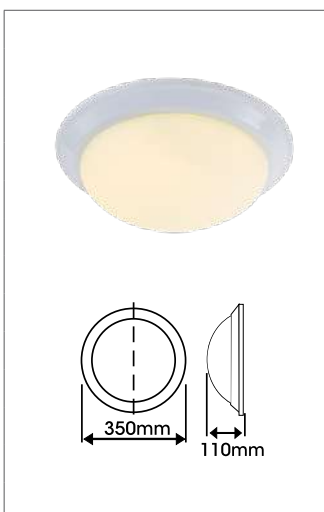

SATURN 350mm CURVED YH0811

- Lamp excluded

Product Code	J0003738
Colour	White
Application/Ideal Use	Indoor
Features/Benefits	
Watts (W)	2 x 60
Voltage (V)	240
Protection Rating (IP)	20
Diameter (mm)	350
Depth (mm)	110
Lamp	2 x E27 CFL/LED
Class	I