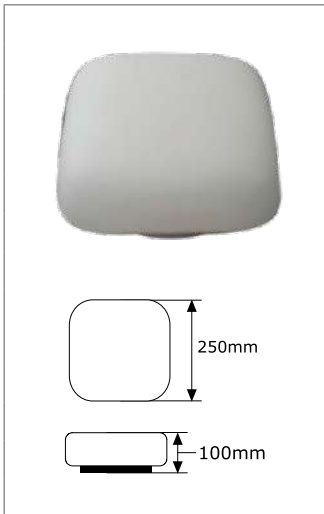

CHEESE 250mm SQUARE CHS250

- Lamp excluded

Product Code	J0016066
Colour	White
Application/Ideal Use	Indoor
Features/Benefits	
Watts (W)	1 x 60
Voltage (V)	240
Protection Rating (IP)	20
Diameter (mm)	250
Depth (mm)	100
Lamp	1 x E27 CFL/LED
Class	I