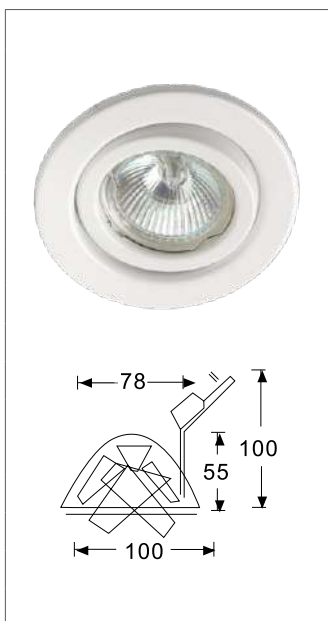

### STRAIGHT S62

- Transformer required
- Lamp excluded

Product Code	J0015470	J0015460	J0015459	J0015465
Colour	White	Chrome	Brass	Satin chrome
Application/Ideal Use	Indoor			
Features/Benefits				
Watts (W)	1 x 50			
Voltage (V)	12			
Protection Rating (IP)	20			
Cut Out (mm)	60			
Clearance Height (mm)	68			
Dimmable	No			
Lamp	1 x MR16, Conversion to GU10 available, MR16 LED			
Class	III			