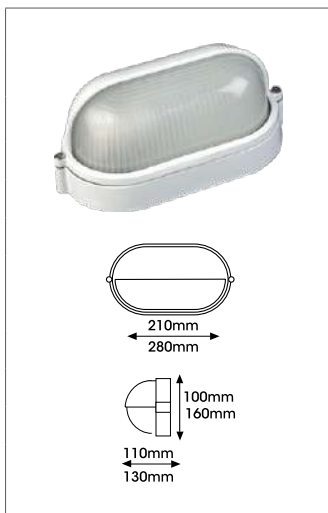

OVAL EYELID BULKHEAD

- Lamp excluded

Product Code	J0016060 (B48/E)	J0016054 (B50/E)
Colour	White	
Application/Ideal Use	Outdoor	
Features/Benefits		
Watts (W)	1 x 60	1 x 100
Voltage (V)	240	
Protection Rating (IP)	54	
Dimensions (mm)	210 x 100	280 x 160
Height (mm)	110	130
Lamp	1 x E27 CFL/LED	
Class	I