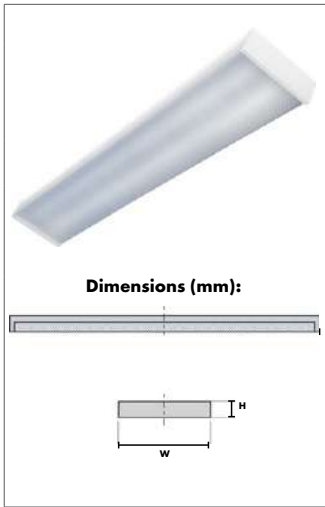

VSD-LED TUBES

- Mild steel with a white epoxy powder coated finish, prismatic diffuser
- Wired for LED tubes
- Tube excluded

Product Code	Model	Type	Dimensions			Weight
			Length	Width	Height	
			(mm)	(mm)	(mm)	(kg)
J0024186	VSD-218-LED	2 x 4ft LED	1285	220	90	2.9
J0024187	VSD-222-LED	2 x 5ft LED	1585	220	90	4.3