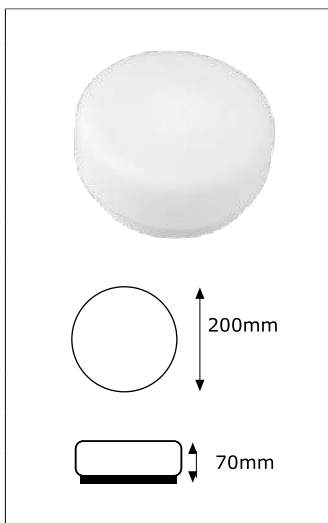

INDOOR GLASS FITTINGS

CHEESE 200mm ROUND CHS200

- Lamp excluded

Product Code	J0016108
Colour	White
Application/Ideal Use	Indoor
Features/Benefits	
Watts (W)	1 x 60
Voltage (V)	240
Protection Rating (IP)	20
Diameter (mm)	200
Depth (mm)	70
Lamp	1 x E27 CFL/LED
Class	I