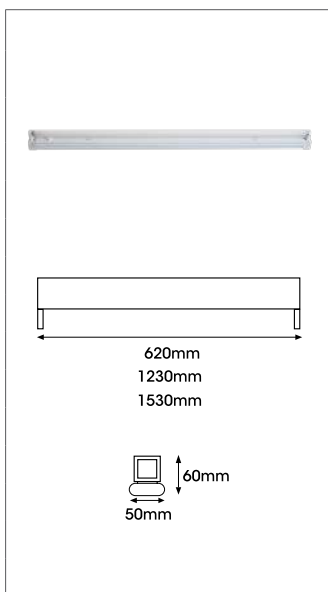

OPEN CHANNEL FLUORESCENTS

- Tube excluded

Product Code	J0014211	J0014206	J0014209
Colour	White		
Application/Ideal Use	Indoor		
Features/Benefits			
Watts (W)	1 x 18	1 x 36	1 x 58
Voltage (V)	240		
Protection Rating (IP)	20		
Length (mm)	620	1230	1530
Height (mm)	60		
Width (mm)	50		
Ballast	Electronic		
Lamp	1 x T8 18W	1 x T8 36W	1 x T8 58W
Class	I