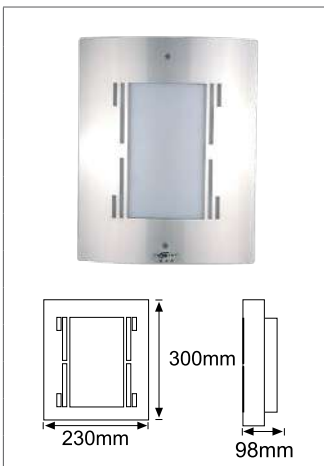

STAINLESS STEEL WALL FITTING J12

- Lamp excluded

Product Code	J0016009
Colour	Stainless Steel
Application/Ideal Use	Outdoor
Features/Benefits	
Watts (W)	1 x 60
Voltage (V)	240
Protection Rating (IP)	44
Dimensions (mm)	300 x 230 x 98
Lamp	1 x E27 CFL/LED
Class	II