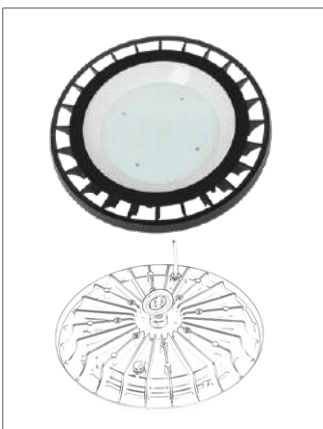

UFO LED HIGHBAY FITTING

Product Code	J0072992
Watts (W)	150
Voltage (V)	220 - 277
Protection Rating (IP)	65
Dimensions (mm)	340 x 50
Beam Angle (°)	120
PF	≥0.9
Lumen (lm)	15 000
Colour Temperature (K)	6500
Warranty	1 Year