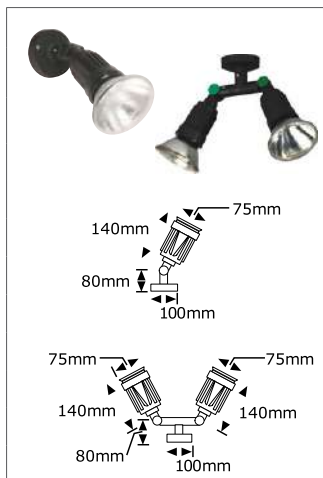

PLASTIC OUTDOOR WALL LIGHTS

PLASTIC GARDEN WALL LIGHTS

- Lamp excluded

Product Code	J0003358 (SW1)	J0003359 (TW2)
Colour	Black	
Application/Ideal Use	Outdoor	
Features/Benefits		
Watts (W)	1 x 150	2 x 150
Voltage (V)	240	
Protection Rating (IP)	44	
Dimensions (mm)	140 x 75	
Lamp	1 x E27 PAR38 CFL	2 x E27 PAR38 CFL
Class	I