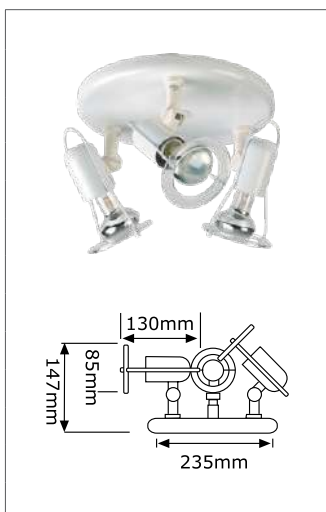

SATURN SPOT SSR3

- Lamp excluded

Product Code	J0015707
Colour	White
Application/Ideal Use	Indoor
Features/Benefits	
Watts (W)	3 x 40
Voltage (V)	240
Protection Rating (IP)	20
Dimensions (mm)	130 x 85
Base (mm)	235
Lamp	3 x R50 E14 CFL/LED
Class	I