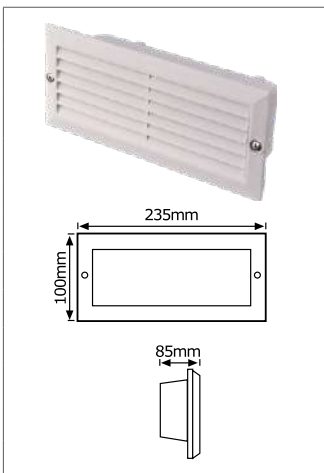

BRICK LIGHT GRID LOW LOUVRE B4L

- Lamp excluded

Product Code	J0015987	J0015978
Colour	White	Black
Application/Ideal Use	Outdoor	
Features/Benefits		
Watts (W)	1 x 60	
Voltage (V)	240	
Protection Rating (IP)	44	
Dimensions (mm)	235 x 100 x 85	
Lamp	1 x E27 CFL/LED	
Class	I