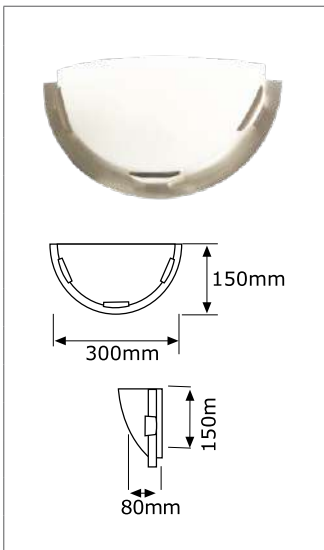

WALL LIGHT LS1

- Lamp excluded

Product Code	J0015148
Border Colour	Satin Chrome
Application/Ideal Use	Indoor
Features/Benefits	
Watts (W)	1 x 60
Voltage (V)	240
Protection Rating (IP)	20
Diameter (mm)	300
Depth (mm)	80
Height (mm)	150
Lamp	1 x E27 CFL/LED
Class	I