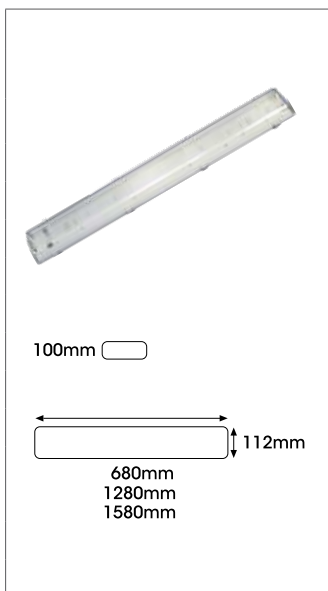

OUTDOOR FLUORESCENTS

VAPOUR PROOF FLUORESCENTS

- Tube excluded

Product Code	J0016347	J0016343	J0016345
Colour	Grey/Clear		
Application/Ideal Use	Indoor/Outdoor		
Features/Benefits			
Watts (W)	1 x 18	1 x 36	1 x 58
Voltage (V)	240		
Protection Rating (IP)	65		
Length (mm)	680	1280	1580
Height (mm)	112		
Width (mm)	100		
Ballast	Switch start		
Lamp	1 x T8 18W	1 x T8 36W	1 x T8 58W
Class	I