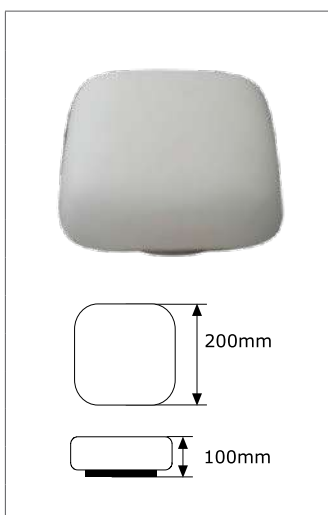

CHEESE 200mm SQUARE CHS200

- Lamp excluded

Product Code	J0016107
Colour	White
Application/Ideal Use	Indoor
Features/Benefits	
Watts (W)	1 x 60
Voltage (V)	240
Protection Rating (IP)	20
Diameter (mm)	200
Depth (mm)	100
Lamp	1 x E27 CFL/LED
Class	I