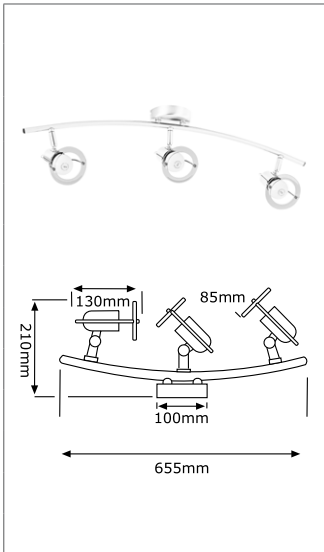

SATURN SPOTLIGHTS

SATURN SPOT SSBOW3

- Lamp excluded

Product Code	J0015701
Colour	White
Application/Ideal Use	Indoor
Features/Benefits	
Watts (W)	3 x 40
Voltage (V)	240
Protection Rating (IP)	20
Dimensions (mm)	130 x 85
Base (mm)	100
Lamp	3 x R50 E14 CFL/LED
Class	I