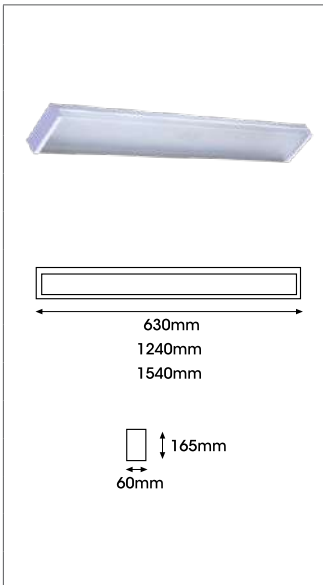

DECORATIVE FLUORESCENTS

- Tube excluded

Product Code	J0014564	J0014565	J0014566
Colour	White		
Application/Ideal Use	Indoor		
Features/Benefits			
Watts (W)	2 x 18	2 x 36	2 x 58
Voltage (V)	240		
Protection Rating (IP)	20		
Length (mm)	630	1240	1540
Height (mm)	60		
Width (mm)	165		
Ballast	Electronic		
Lamp	2 x T8 18W	2 x T8 36W	2 x T8 58W
Class	I