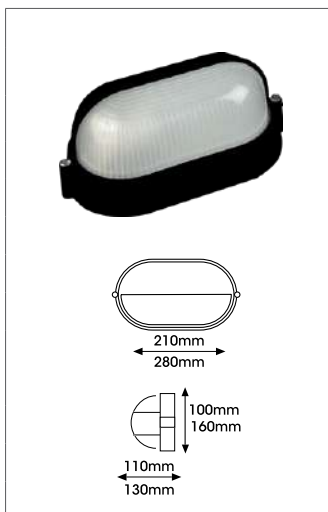

OVAL EYELID BULKHEAD

- Lamp excluded

Product Code	J0016096 (B48/E)	J0016090 (B50/E)
Colour	Black	
Application/Ideal Use	Outdoor	
Features/Benefits		
Watts (W)	1 x 60	1 x 100
Voltage (V)	240	
Protection Rating (IP)	54	
Dimensions (mm)	210 x 100	280 x 160
Height (mm)	110	130
Lamp	1 x E27 CFL/LED	
Class	I