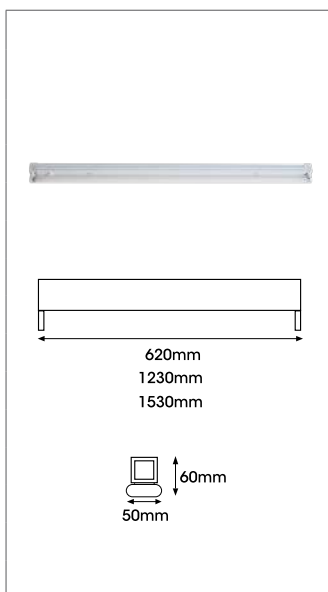

INDOOR FLUORESCENTS

OPEN CHANNEL FLUORESCENTS

- Tube excluded

Product Code	J0016982
Colour	White
Application/Ideal Use	Indoor
Features/Benefits	
Watts (W)	1 x 18
Voltage (V)	240
Protection Rating (IP)	20
Length (mm)	620
Height (mm)	60
Width (mm)	50
Ballast	Switch start
Lamp	1 x T8 18W
Class	I