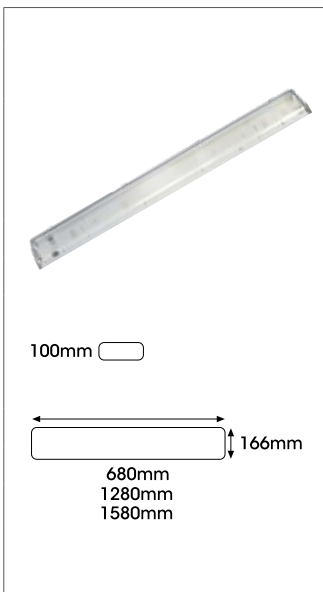

VAPOUR PROOF FLUORESCENTS

- Tube excluded

Product Code	J0016348	J0017070	J0000116
Colour	Grey/Clear		
Application/Ideal Use	Indoor/Outdoor		
Features/Benefits			
Watts (W)	2 x 18	2 x 36	2 x 58
Voltage (V)	240		
Protection Rating (IP)	65		
Length (mm)	680	1280	1580
Height (mm)	166		
Width (mm)	100		
Ballast	Electronic		
Lamp	2 x T8 18W	2 x T8 36W	2 x T8 58W
Class	I