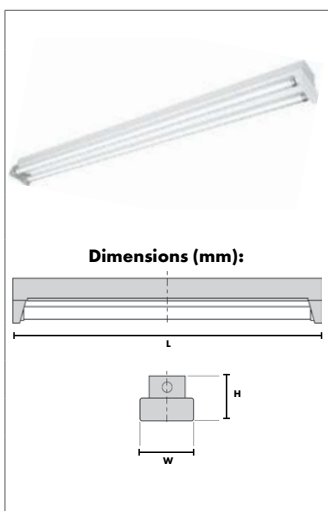

### VNC-T5

- Cold rolled mild steel with a white epoxy powder coated finish
- Electronic control gear and T5 lamp holders
- Tube excluded

Product Code	Model	Watts (W)	Dimensions			Weight (kg)
			Length (mm)	Width (mm)	Height (mm)	
J0024155	VNC-128-ELB	1 x 28	1180	44	64	1.2
J0024157	VNC-154-ELB	1 x 54	1180	44	64	1.2
J0024156	VNC-135-ELB	1 x 35	1480	44	64	1.8
J0024158	VNC-180-ELB	1 x 80	1480	44	64	1.8