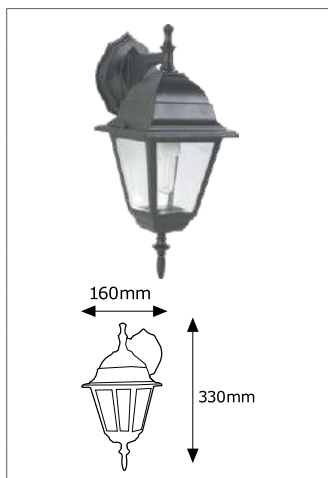

LIGHTING PRODUCTS

DIE-CAST ALUMINIUM OUTDOOR LANTERNS

4 PANEL DOWN-FACING LANTERN OL/4/D

- Lamp excluded

Product Code	J0016028	J0016022
Colour	White	Black
Application/Ideal Use	Outdoor	
Features/Benefits		
Watts (W)	1 x 60	
Voltage (V)	240	
Protection Rating (IP)	44	
Dimensions (mm)	160 x 330	
Lamp	1 x E27 CFL/LED	
Class	I