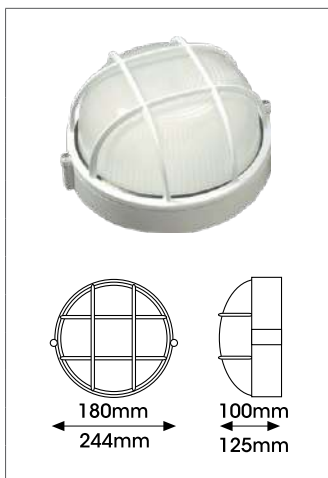

LIGHTING PRODUCTS

DIE-CAST ALUMINIUM BULKHEADS

ROUND GRID BULKHEAD

- Lamp excluded

Product Code	J0016055 (B49/G)	J0016049 (B51/G)
Colour	White	
Application/Ideal Use	Outdoor	
Features/Benefits		
Watts (W)	1 x 60	1 x 100
Voltage (V)	240	
Protection Rating (IP)	54	
Dimensions (mm)	180 x 100	244 x 125
Lamp	1 x E27 CFL/LED	
Class	I