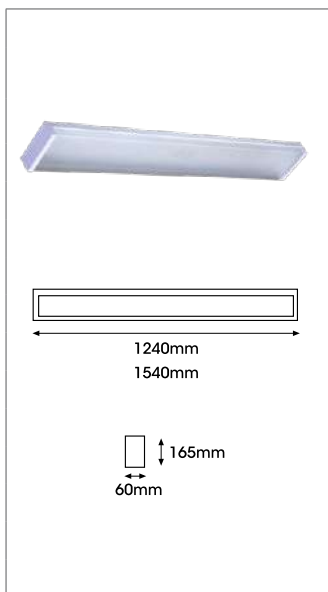

DECORATIVE FLUORESCENTS

- Tube excluded

Product Code	J0016988	J0016989
Colour	White	
Application/Ideal Use	Indoor	
Features/Benefits		
Watts (W)	2 x 36	2 x 58
Voltage (V)	240	
Protection Rating (IP)	20	
Length (mm)	1240	1540
Height (mm)	60	
Width (mm)	165	
Ballast	Switch start	
Lamp	2 x T8 36W	2 x T8 58W
Class	I