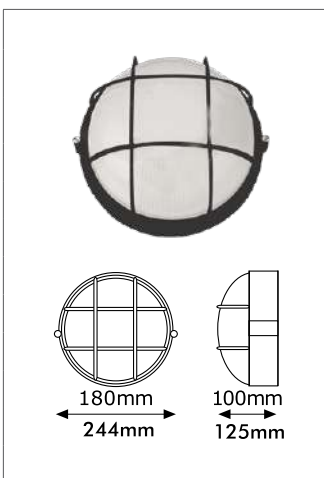

ROUND GRID BULKHEAD

- Lamp excluded

Product Code	J0016091 (B49/G)	J0016048 (B51/G)
Colour	Black	
Application/Ideal Use	Outdoor	
Features/Benefits		
Watts (W)	1 x 60	1 x 100
Voltage (V)	240	
Protection Rating (IP)	54	
Dimensions (mm)	180 x 100	244 x 125
Lamp	1 x E27 CFL/LED	
Class	I