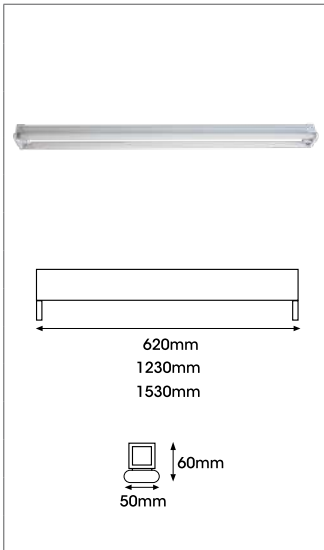

OPEN CHANNEL FLUORESCENTS

- Tube excluded

Product Code	J0014210	J0014208	J0014207
Colour	White		
Features/Benefits			
Watts (W)	2 x 18	2 x 36	2 x 58
Voltage (V)	240		
Protection Rating (IP)	20		
Length (mm)	620	1230	1530
Height (mm)	60		
Width (mm)	50		
Ballast	Electronic		
Lamp	2 x T8 18W	2 x T8 36W	2 x T8 58W
Class	I