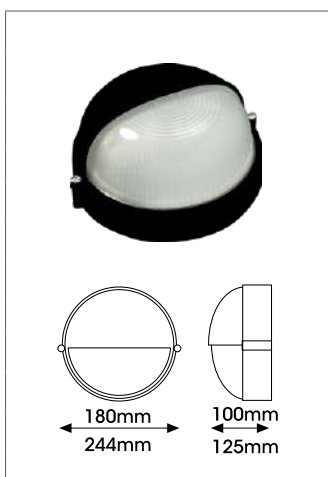

ROUND EYELID BULKHEAD

- Lamp excluded

Product Code	J0016093 (B49/E)	J0016087 (B51/E)
Colour	Black	
Application/Ideal Use	Outdoor	
Features/Benefits		
Watts (W)	1 x 60	1 x 100
Voltage (V)	240	
Protection Rating (IP)	54	
Dimensions (mm)	180 x 100	244 x 125
Lamp	1 x E27 CFL/LED	
Class	I