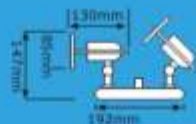

2 Lights on Round Base

Max wattage: 240V / 40W
Lamp: 2 x R50 E14
Colours: White, Satin Chrome
Class: I
IP: 20
Code: V1P/SUN-SSR2