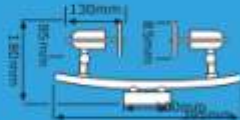

Saturn Spots

2 Light on Bow

Max wattage: 240V / 40W
Lamp: 2 x R50 E14
Colours: White, Satin Chrome
Class: I
IP: 20
Code: V1P/SUN-SSBOW2