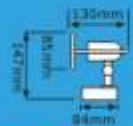

Saturn Spots

1 Light on Round Base

Max wattage: 240V / 40W
Lamp: 1 x R50 E14
Colours: White, Satin Chrome
Class: I
IP: 20
Code: V1P/SUN-SSR1