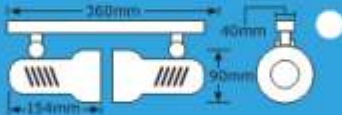

Turbo Spots

2 Lights on Bar

Max wattage: 240V / 60W
Lamp: 2 x R63 E27
Colours: White, Satin Chrome
Class: I
IP: 20
Code: VIP/SUNFSB2